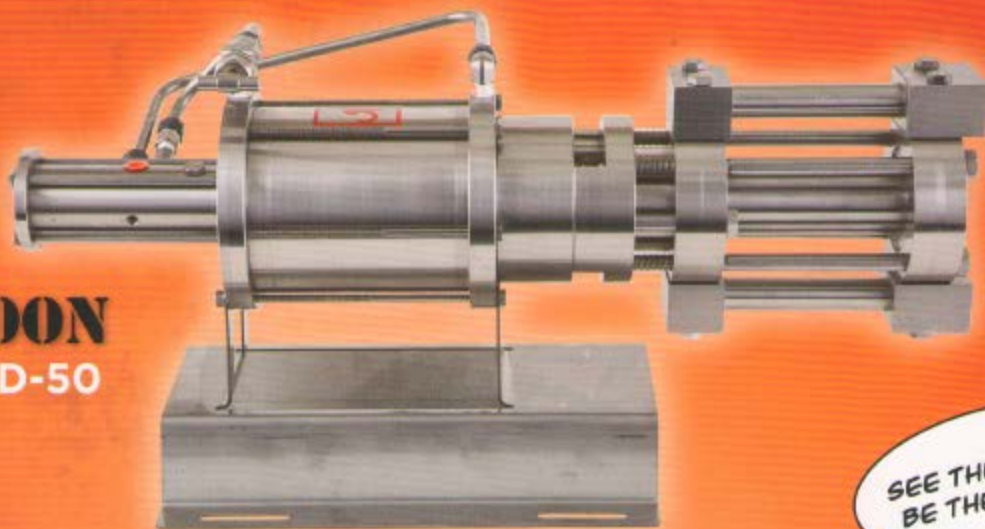

Features

- **One** motor; **Three** piston sizes
- **316SS** Standard Construction
- **Ceramic Coated** Fluid End
- **Pneumatic; Gas Powered**
- **No Lubrication** necessary
- No **Springs** or **Diaphragms**
- **Zero Emission** model available

(Green Banana option)

Stats

- Strokes / Minute 4-20
- Supply Range 20-150 PSIG
- Stroke Length 4 inches
- Weight 40 lbs
- Dimensions 25" x 10" x 12"